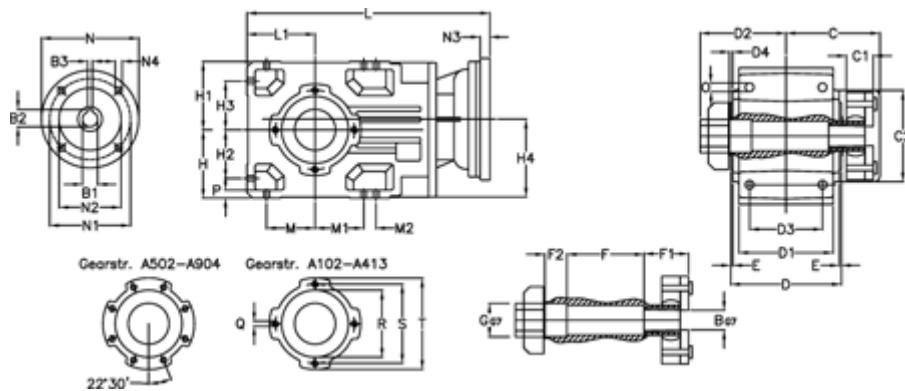

Article number: 29600232946220  
 Description: Bevel helical gearbox  
 A203QF30-329,4-P63B5

## Measures

B = 30	D1 = 110	F2 = 36	L = 361.5	N3 = -
B1 = 11	D2 = 60	G = 32	L1 = 80	N4 = M8x19
B2 = 12.8	D3 = 90	GA = 14,5 NM	M = 60.0	O = 9.5
B3 = 4	d4 = 4.5	H = 80	M1 = 60.0	P = 9
C = 89.5	Description = A203QF-xx-P63 B5	H1 = 80	M2 = -	Q = M8x15
C1 = 23	E = 3.0	H2 = 60.0	N = 140	R = 95
C2 = 72.0	F = 77.5	H3 = 60.0	N1 = 115	S = 115
D = 136	F1 = 36.0	H4 = 93.0	N2 = 95	T = 140